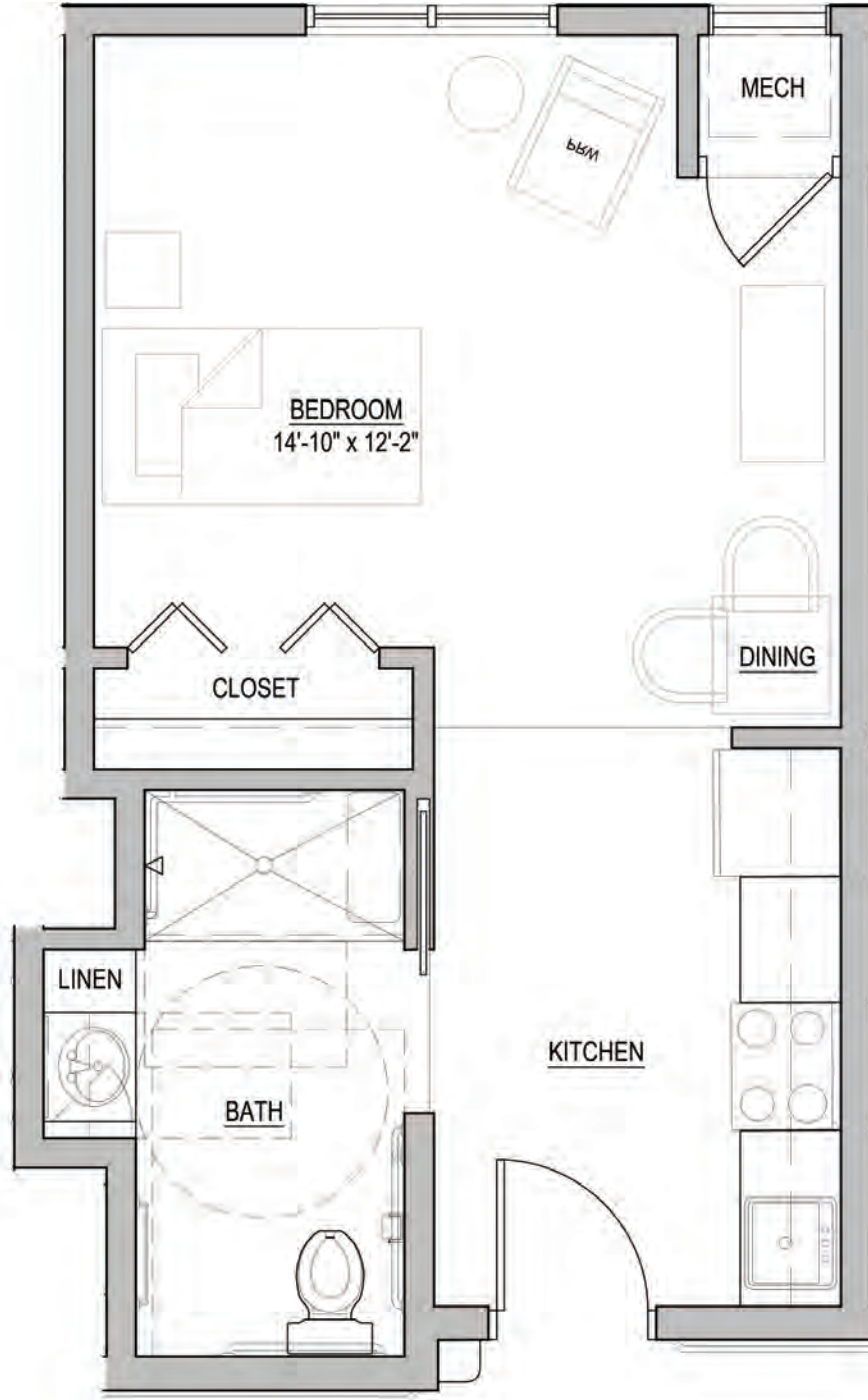

Ash Unit – ASSISTED LIVING / INDEPENDENT LIVING M
Studio – 407 SF

Apartments: 240, 243, 245, 268

Ash Unit – ASSISTED LIVING / INDEPENDENT LIVING M1
Studio – 447 SF

Apartment: 282

Ash Unit – ASSISTED LIVING / INDEPENDENT LIVING M2
Studio – 433 SF

Apartment: 279

Ash Unit – ASSISTED LIVING / INDEPENDENT LIVING M3
Studio – 408 SF

Apartments: 242, 244, 246, 269

Ash Unit – ASSISTED LIVING / INDEPENDENT LIVING M3
Studio – 408 SF

Apartment: 258