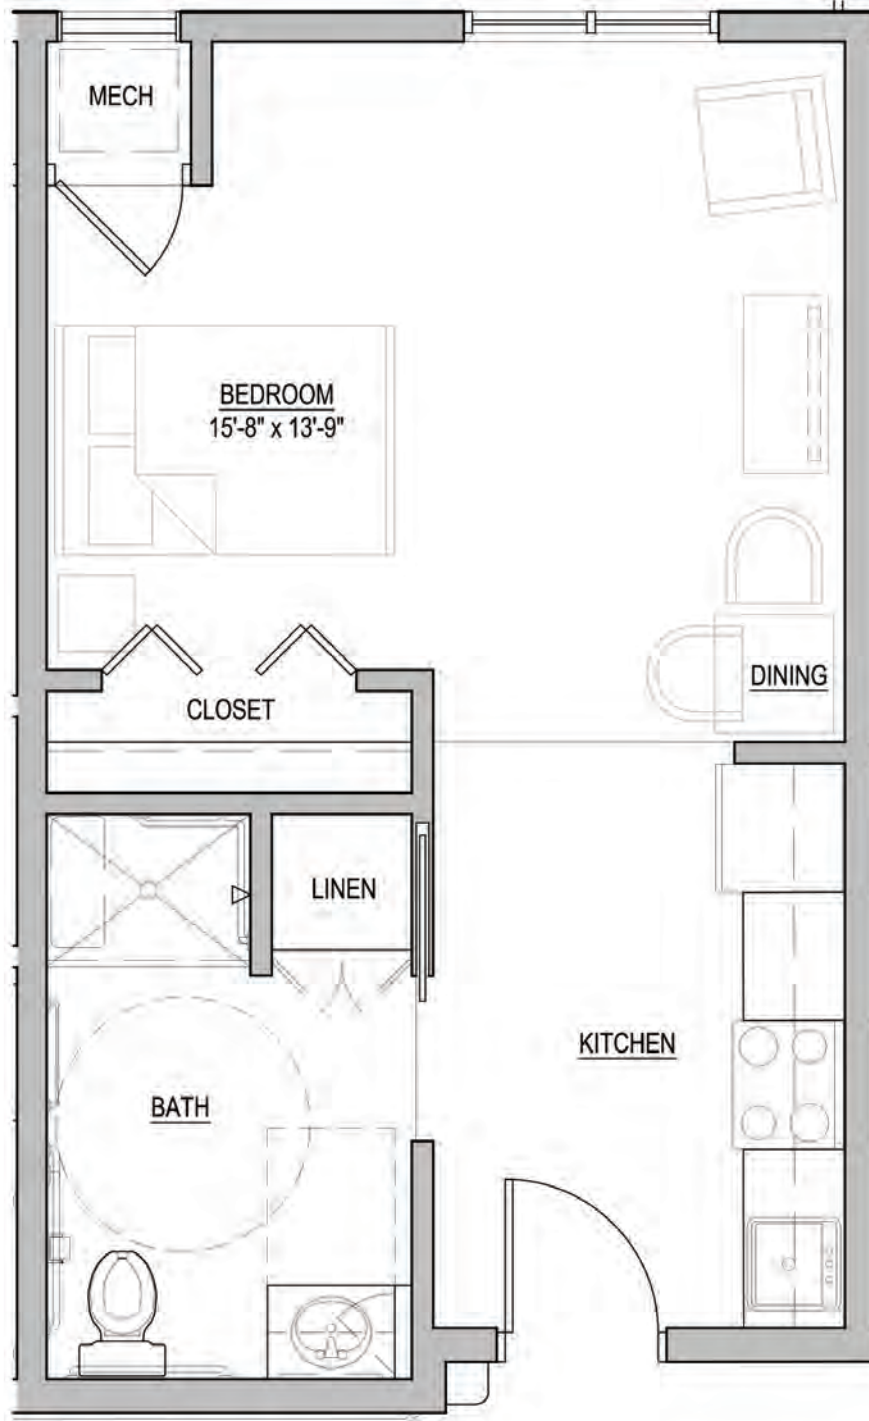

Ash Unit – ASSISTED LIVING / INDEPENDENT LIVING M
Studio – 407 SF

Apartments: 240, 243, 245, 268

Ash Unit – ASSISTED LIVING / INDEPENDENT LIVING M1
Studio – 447 SF

Apartment: 282

Ash Unit – ASSISTED LIVING / INDEPENDENT LIVING M2
Studio – 433 SF

Apartment: 279

Ash Unit – ASSISTED LIVING / INDEPENDENT LIVING M3
Studio – 408 SF

Apartments: 242, 244, 246, 269

Ash Unit – ASSISTED LIVING / INDEPENDENT LIVING M3
Studio – 408 SF

Apartment: 258