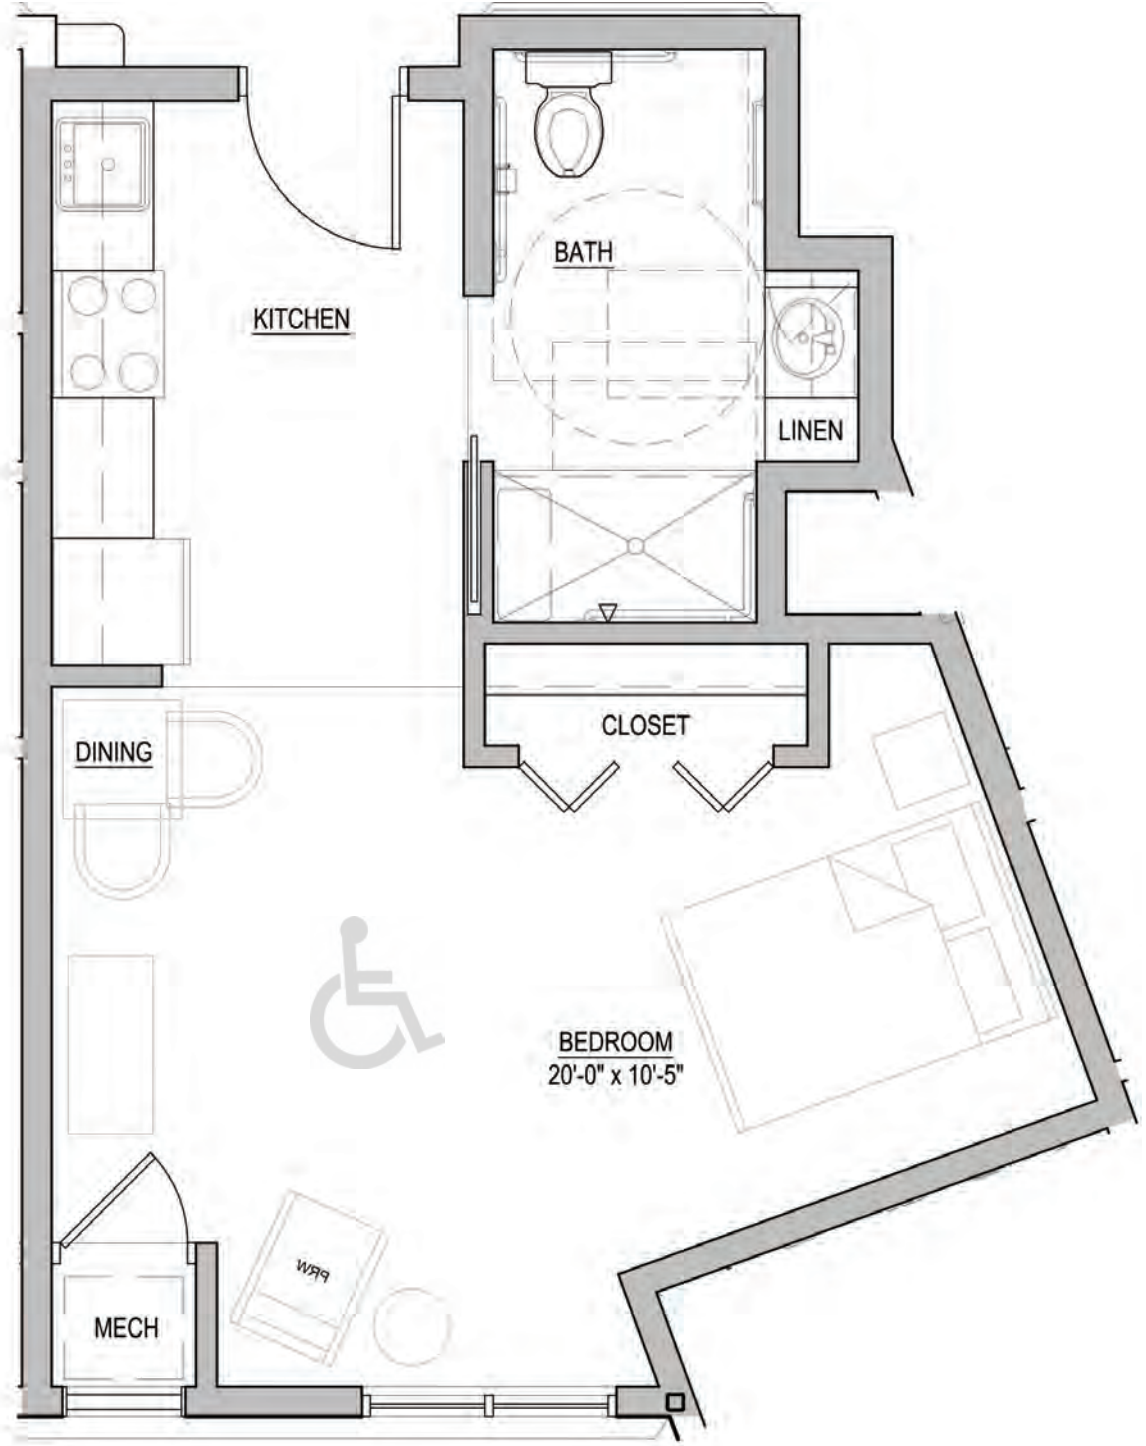

Ash Unit – ASSISTED LIVING / INDEPENDENT LIVING M
Studio – 407 SF

Apartments: 240, 243, 245, 268

Ash Unit – ASSISTED LIVING / INDEPENDENT LIVING M1
Studio – 447 SF

Apartment: 282

Ash Unit – ASSISTED LIVING / INDEPENDENT LIVING M2
Studio – 433 SF

Apartment: 279

Ash Unit – ASSISTED LIVING / INDEPENDENT LIVING M3
Studio – 408 SF

Apartments: 242, 244, 246, 269

Ash Unit – ASSISTED LIVING / INDEPENDENT LIVING M3
Studio – 408 SF

Apartment: 258