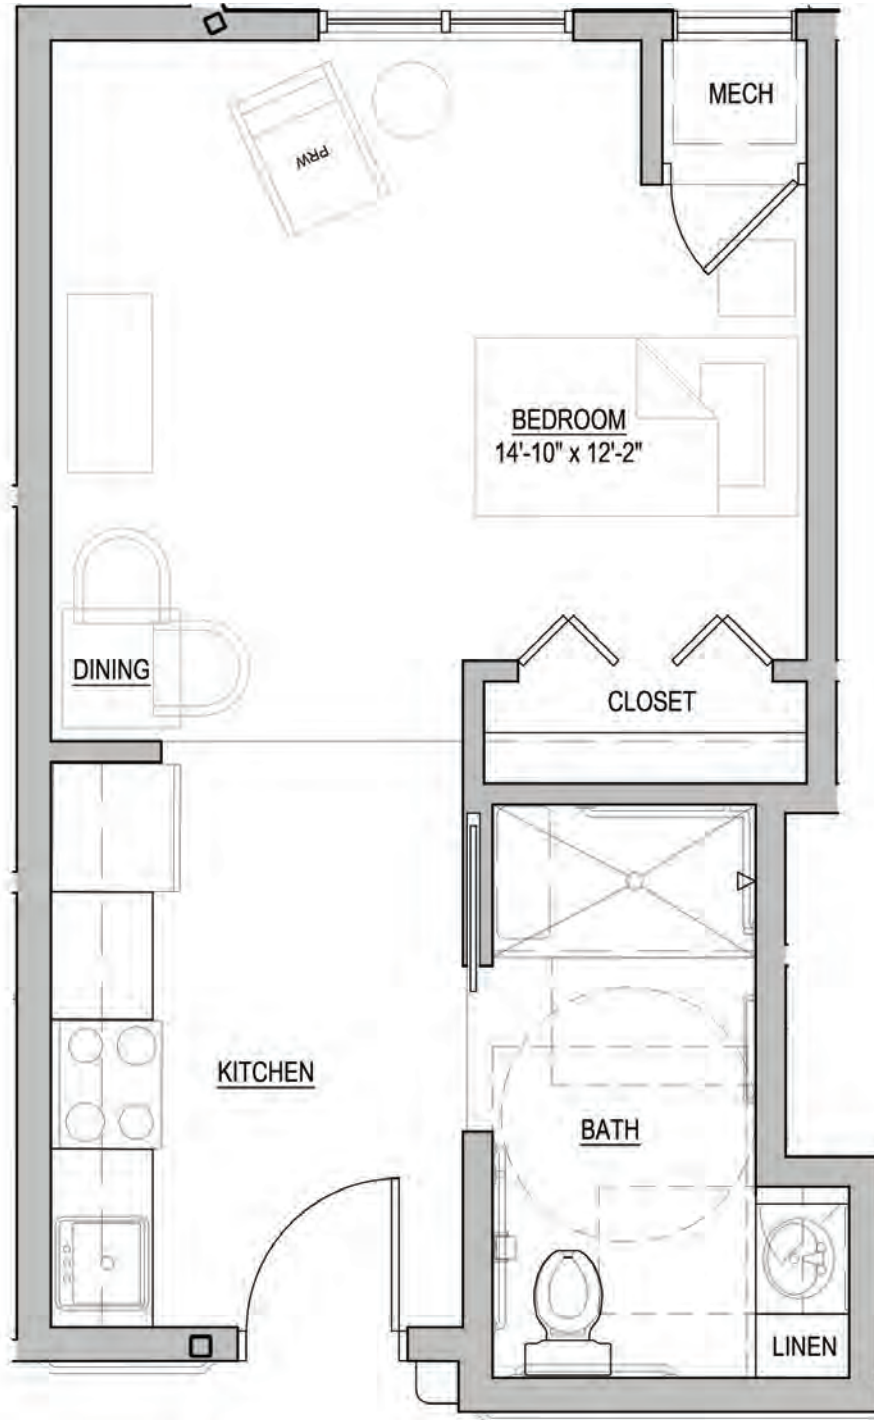

Ash Unit – ASSISTED LIVING / INDEPENDENT LIVING M
Studio – 407 SF

Apartments: 240, 243, 245, 268

Ash Unit – ASSISTED LIVING / INDEPENDENT LIVING M1
Studio – 447 SF

Apartment: 282

Ash Unit – ASSISTED LIVING / INDEPENDENT LIVING M2
Studio – 433 SF

Apartment: 279

Ash Unit – ASSISTED LIVING / INDEPENDENT LIVING M3
Studio – 408 SF

Apartments: 242, 244, 246, 269

Ash Unit – ASSISTED LIVING / INDEPENDENT LIVING M3
Studio – 408 SF

Apartment: 258