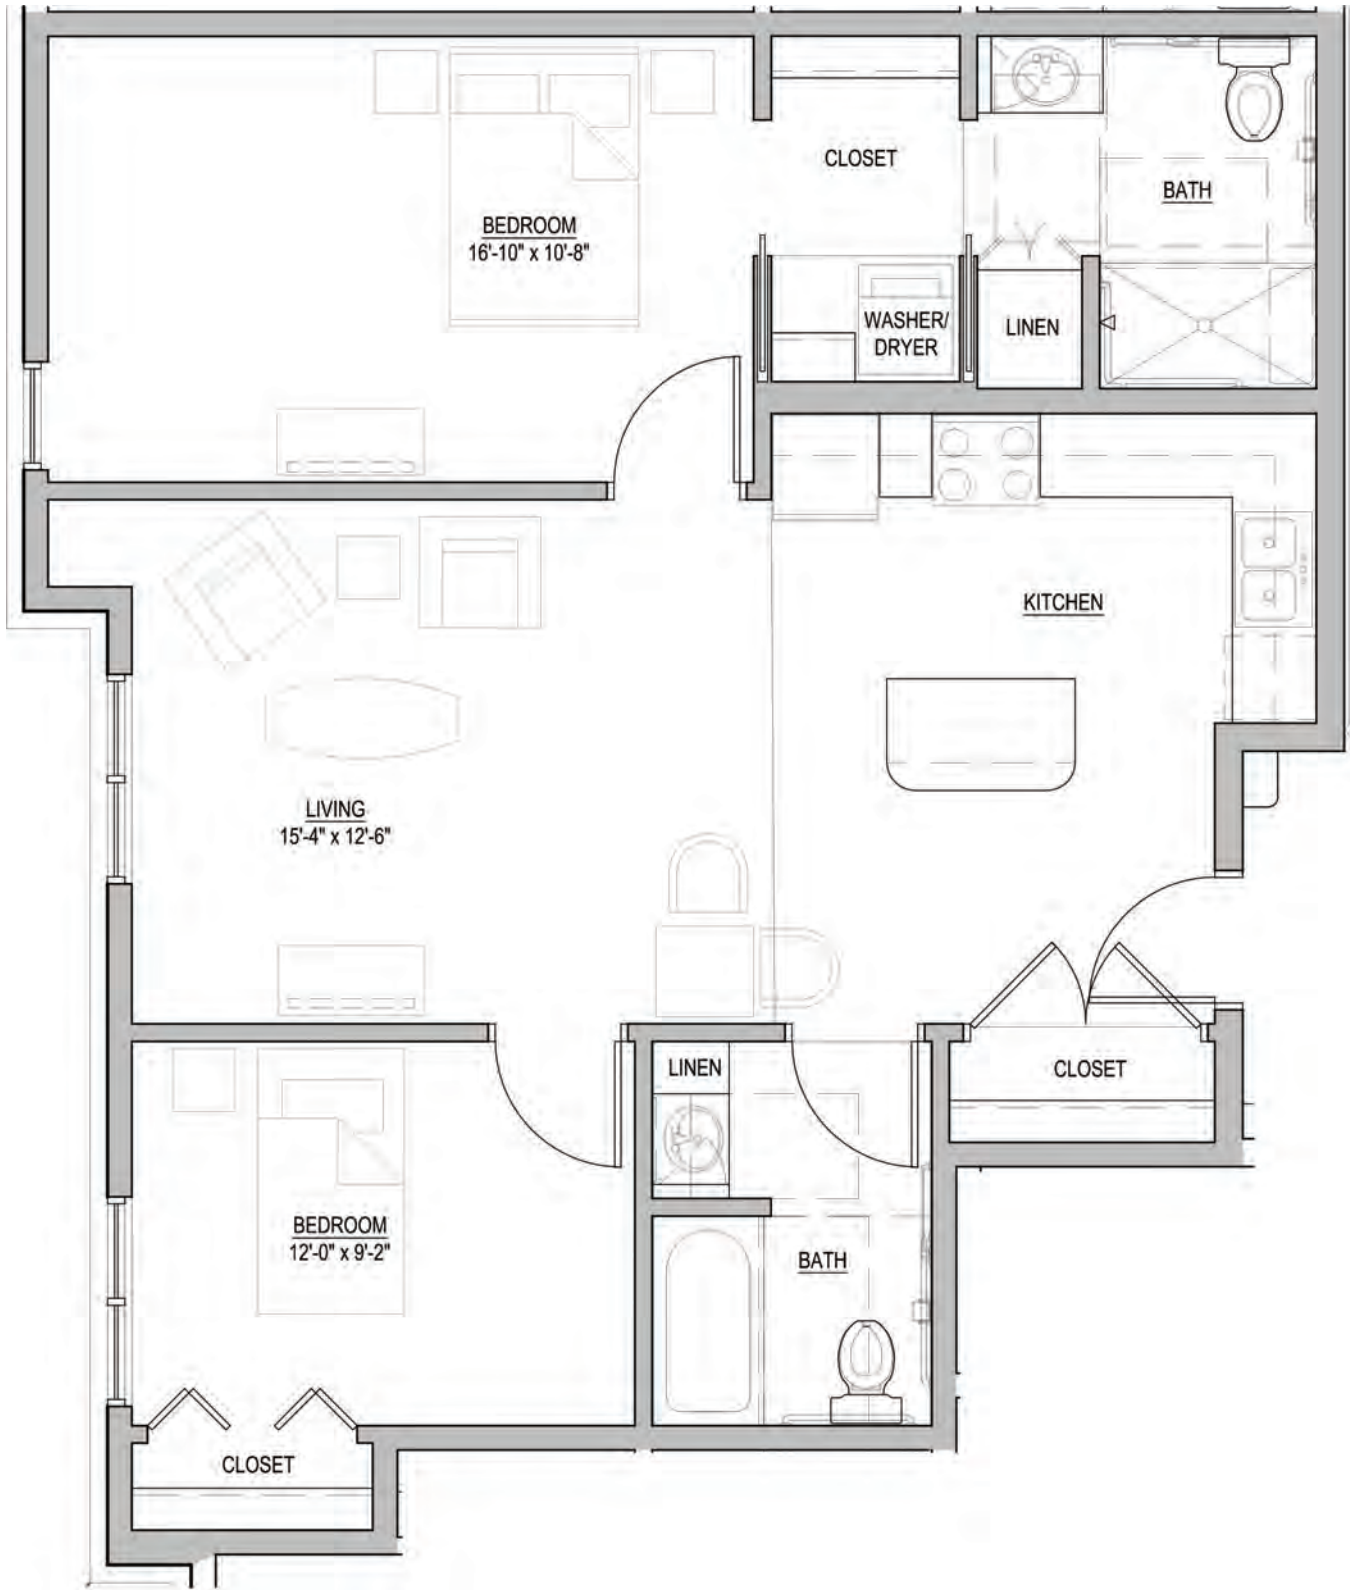

Basswood Unit – ASSISTED LIVING / INDEPENDENT LIVING H
2 Bedrooms – 916 SF

Apartments: 112, 225

Basswood Unit – ASSISTED LIVING / INDEPENDENT LIVING J
2 Bedrooms – 1,051 SF

Apartments: 113, 226

Basswood Unit – ASSISTED LIVING / INDEPENDENT LIVING K
2 Bedrooms – 917 SF

Apartments: 114, 227

Basswood Unit – ASSISTED LIVING / INDEPENDENT LIVING K1
2 Bedrooms – 917 SF

Apartment: 213

Basswood Unit – ASSISTED LIVING / INDEPENDENT LIVING L
2 Bedrooms – 813 SF

Apartment: 250

Basswood Unit – ASSISTED LIVING / INDEPENDENT LIVING L
2 Bedrooms – 813 SF

Apartment: 274

Basswood Unit – ASSISTED LIVING / INDEPENDENT LIVING V
2 Bedroom – 1,026 SF

Apartment: 212