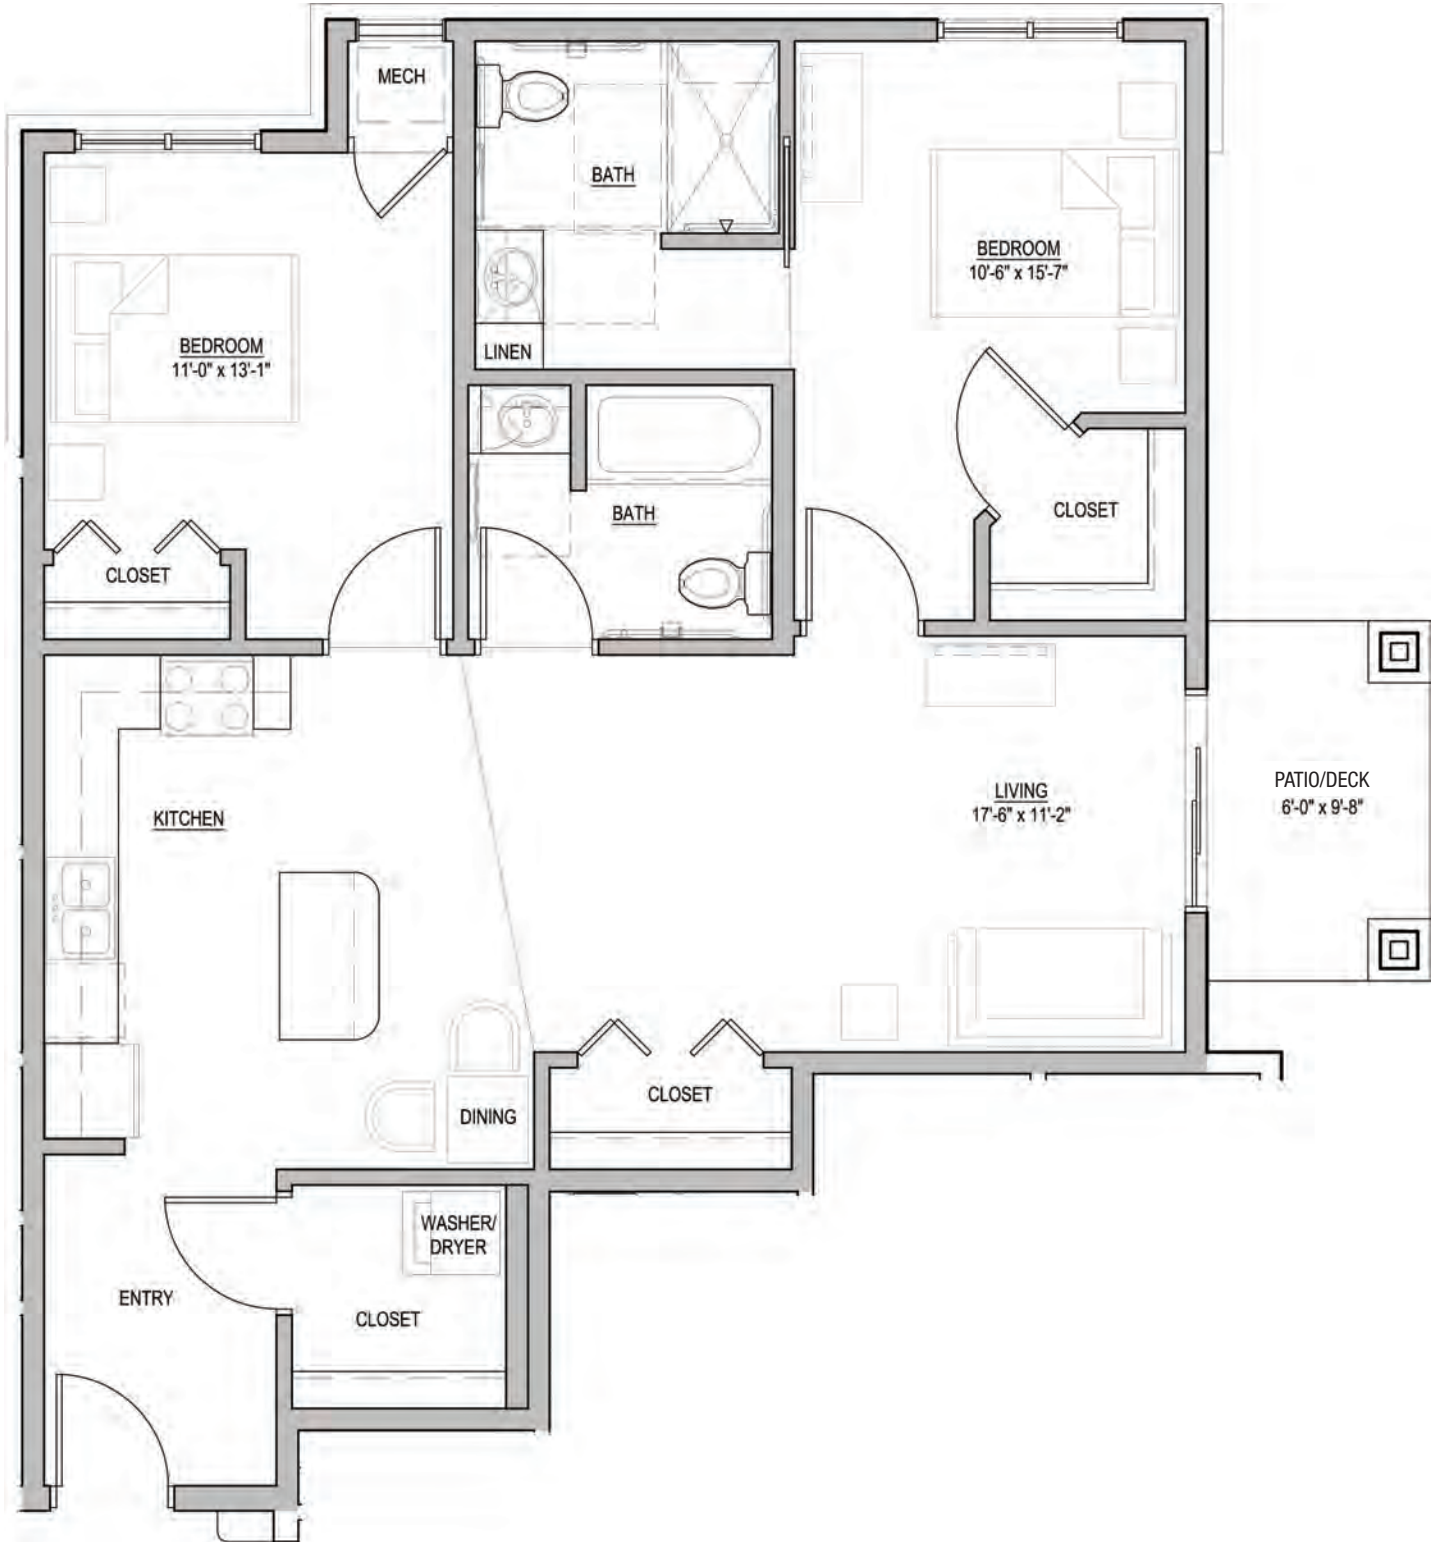

Basswood Unit – ASSISTED LIVING / INDEPENDENT LIVING H
2 Bedrooms – 916 SF

Apartments: 112, 225

Basswood Unit – ASSISTED LIVING / INDEPENDENT LIVING J
2 Bedrooms – 1,051 SF

Apartments: 113, 226

Basswood Unit – ASSISTED LIVING / INDEPENDENT LIVING K
2 Bedrooms – 917 SF

Apartments: 114, 227

Basswood Unit – ASSISTED LIVING / INDEPENDENT LIVING K1
2 Bedrooms – 917 SF

Apartment: 213

Basswood Unit – ASSISTED LIVING / INDEPENDENT LIVING L
2 Bedrooms – 813 SF

Apartment: 250

Basswood Unit – ASSISTED LIVING / INDEPENDENT LIVING L
2 Bedrooms – 813 SF

Apartment: 274

Basswood Unit – ASSISTED LIVING / INDEPENDENT LIVING V
2 Bedroom – 1,026 SF

Apartment: 212