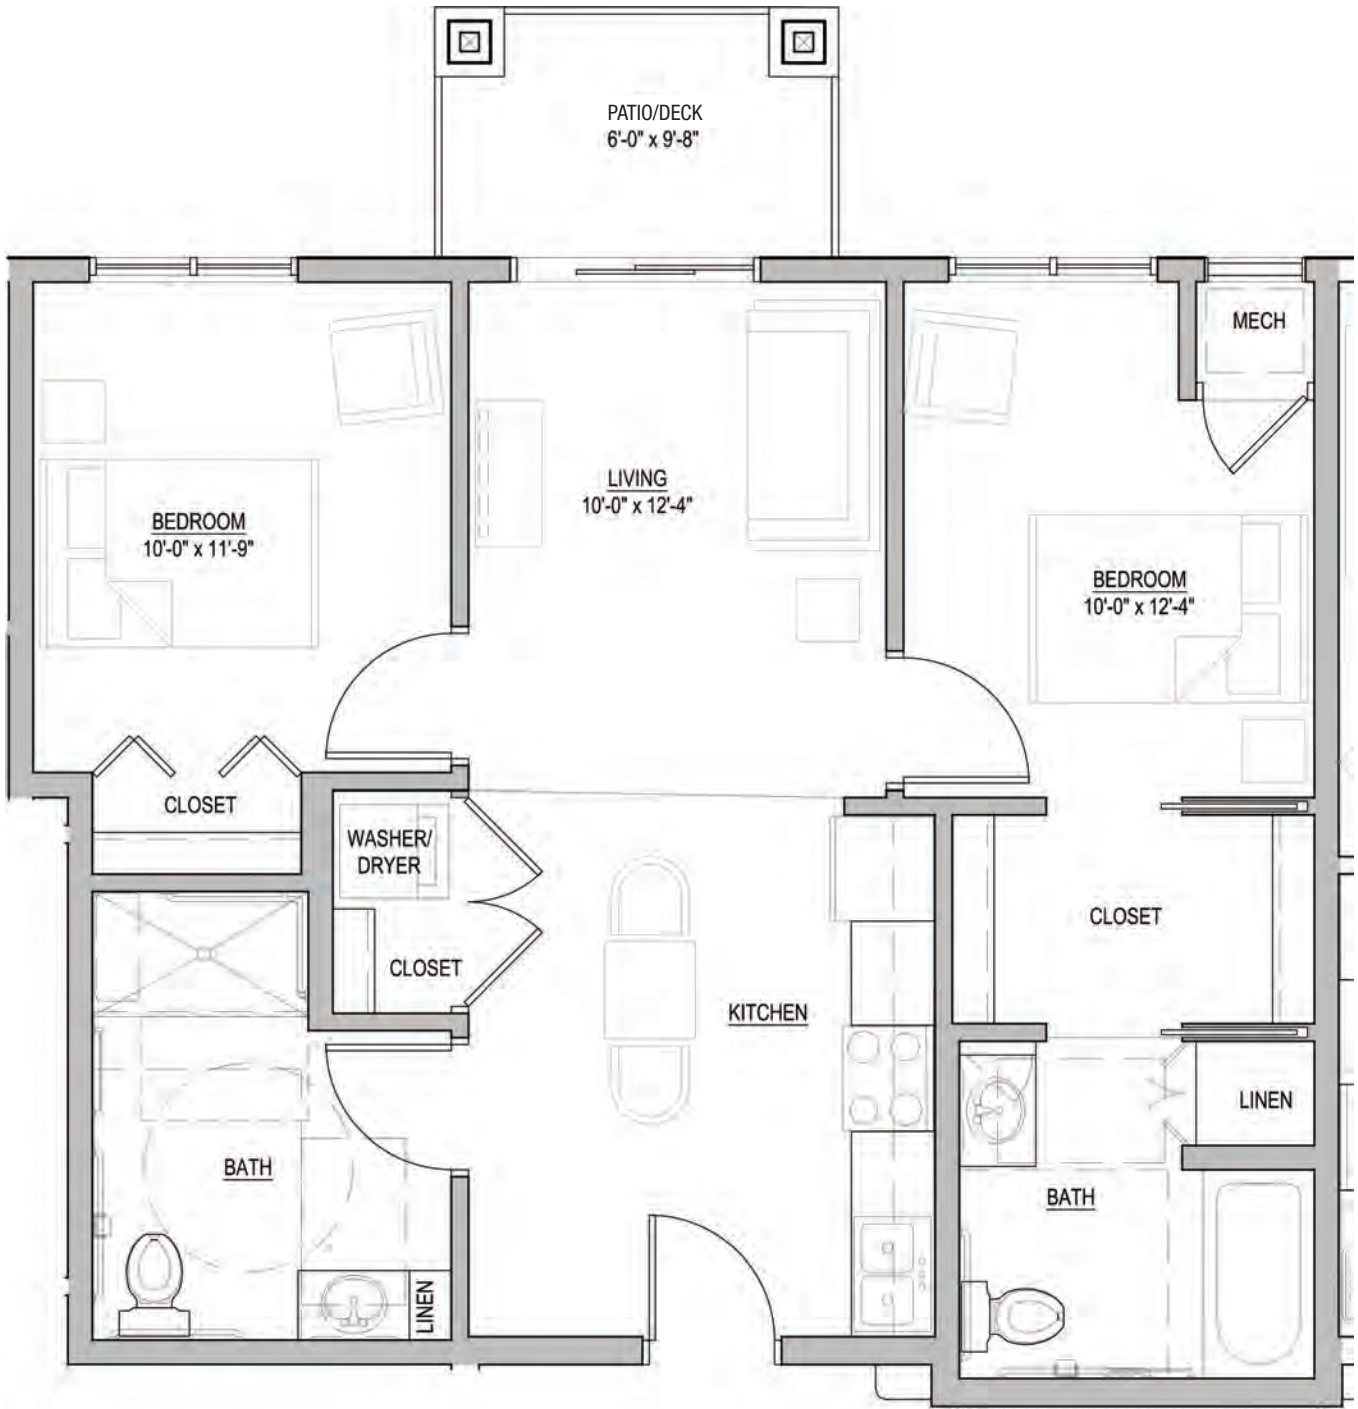

Basswood Unit – ASSISTED LIVING / INDEPENDENT LIVING H
2 Bedrooms – 916 SF

Apartments: 112, 225

Basswood Unit – ASSISTED LIVING / INDEPENDENT LIVING J
2 Bedrooms – 1,051 SF

Apartments: 113, 226

Basswood Unit – ASSISTED LIVING / INDEPENDENT LIVING K
2 Bedrooms – 917 SF

Apartments: 114, 227

Basswood Unit – ASSISTED LIVING / INDEPENDENT LIVING K1
2 Bedrooms – 917 SF

Apartment: 213

Basswood Unit – ASSISTED LIVING / INDEPENDENT LIVING L
2 Bedrooms – 813 SF

Apartment: 250

Basswood Unit – ASSISTED LIVING / INDEPENDENT LIVING L
2 Bedrooms – 813 SF

Apartment: 274

Basswood Unit – ASSISTED LIVING / INDEPENDENT LIVING V
2 Bedroom – 1,026 SF

Apartment: 212