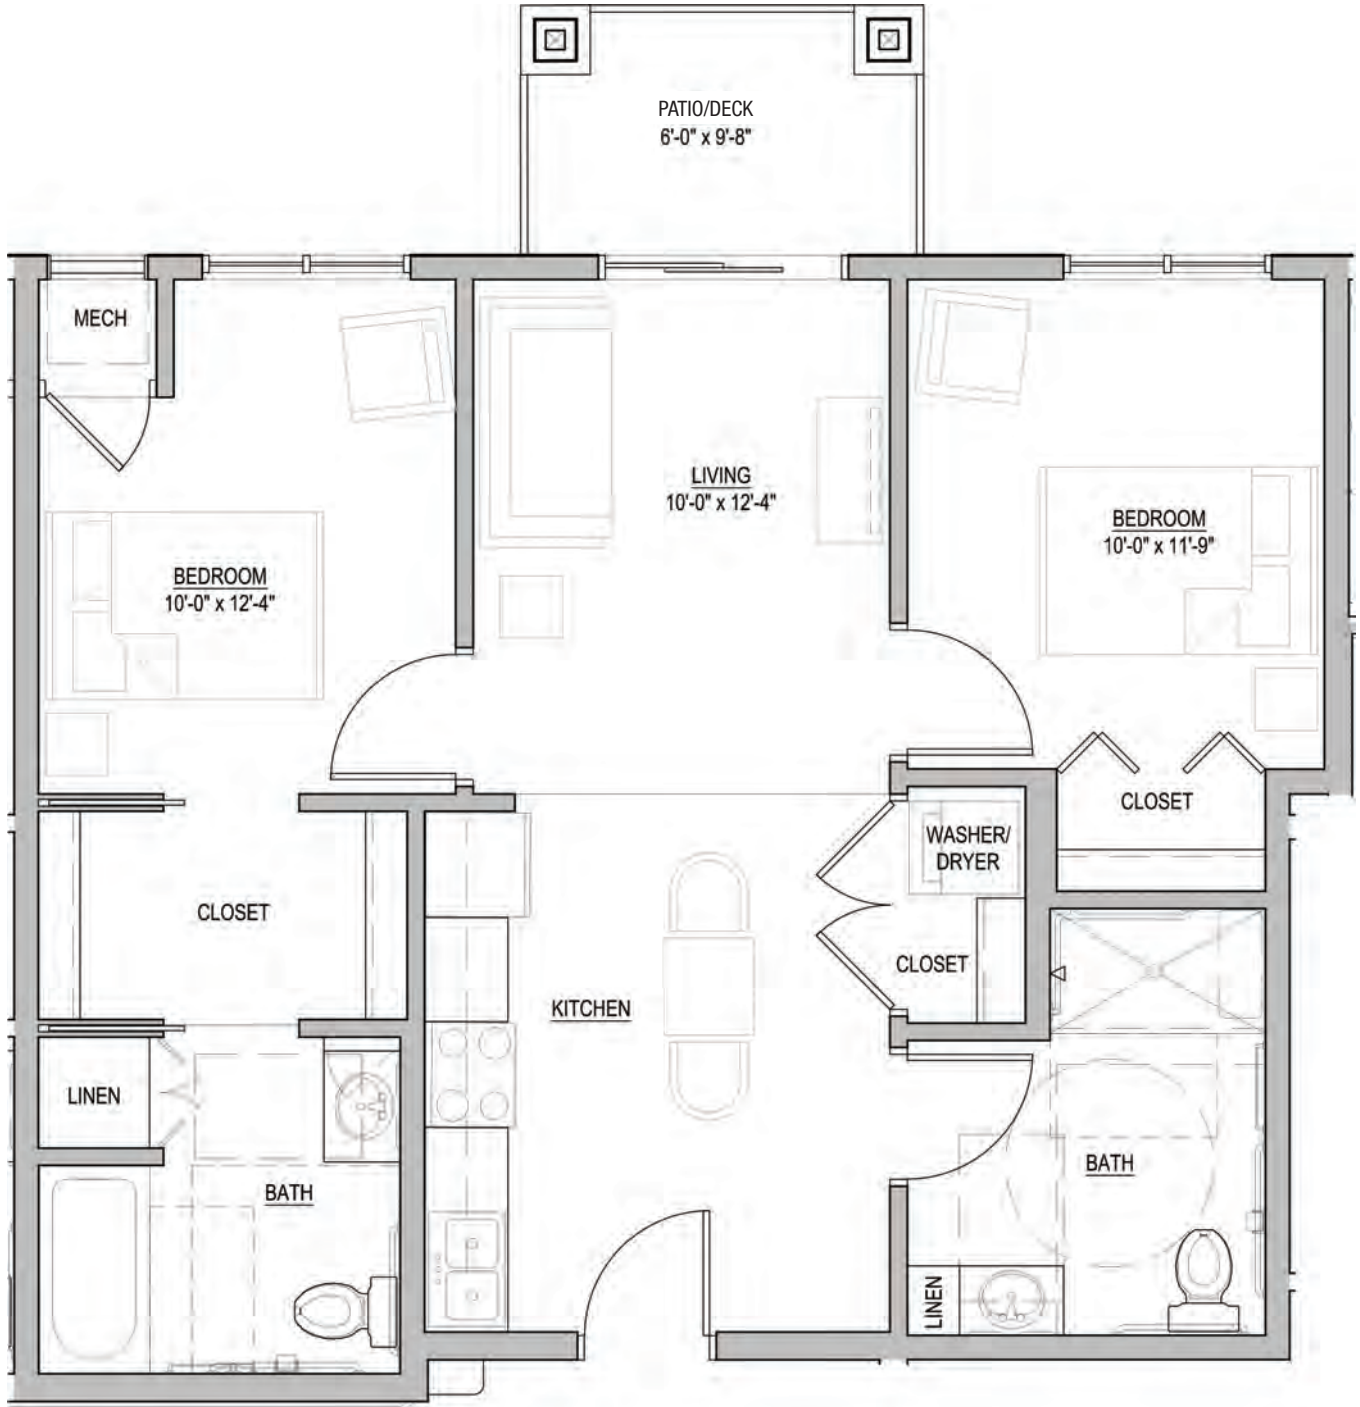

Basswood Unit – ASSISTED LIVING / INDEPENDENT LIVING H
2 Bedrooms – 916 SF

Apartments: 112, 225

Basswood Unit – ASSISTED LIVING / INDEPENDENT LIVING J
2 Bedrooms – 1,051 SF

Apartments: 113, 226

Basswood Unit – ASSISTED LIVING / INDEPENDENT LIVING K
2 Bedrooms – 917 SF

Apartments: 114, 227

Basswood Unit – ASSISTED LIVING / INDEPENDENT LIVING K1
2 Bedrooms – 917 SF

Apartment: 213

Basswood Unit – ASSISTED LIVING / INDEPENDENT LIVING L
2 Bedrooms – 813 SF

Apartment: 250

Basswood Unit – ASSISTED LIVING / INDEPENDENT LIVING L
2 Bedrooms – 813 SF

Apartment: 274

Basswood Unit – ASSISTED LIVING / INDEPENDENT LIVING V
2 Bedroom – 1,026 SF

Apartment: 212