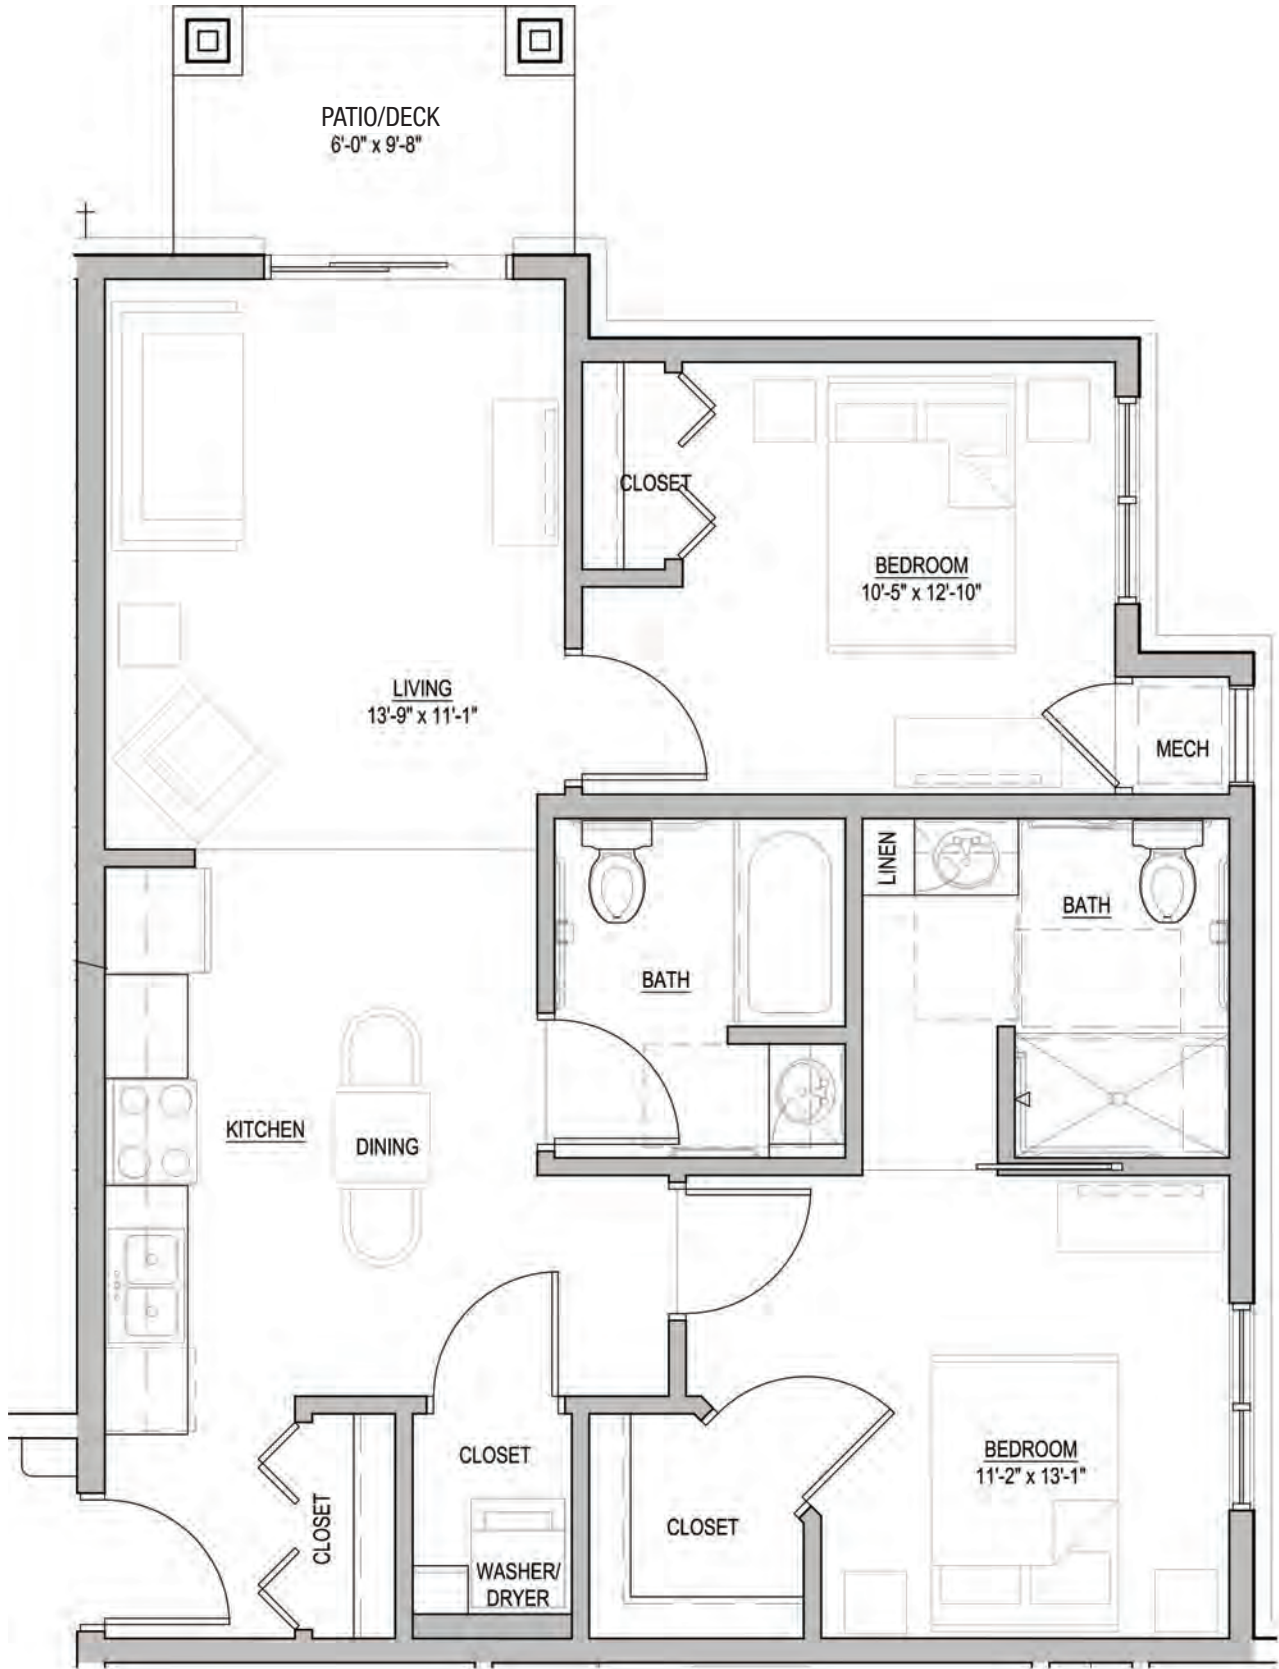

Basswood Unit – ASSISTED LIVING / INDEPENDENT LIVING H
2 Bedrooms – 916 SF

Apartments: 112, 225

Basswood Unit – ASSISTED LIVING / INDEPENDENT LIVING J
2 Bedrooms – 1,051 SF

Apartments: 113, 226

Basswood Unit – ASSISTED LIVING / INDEPENDENT LIVING K
2 Bedrooms – 917 SF

Apartments: 114, 227

Basswood Unit – ASSISTED LIVING / INDEPENDENT LIVING K1
2 Bedrooms – 917 SF

Apartment: 213

Basswood Unit – ASSISTED LIVING / INDEPENDENT LIVING L
2 Bedrooms – 813 SF

Apartment: 250

Basswood Unit – ASSISTED LIVING / INDEPENDENT LIVING L
2 Bedrooms – 813 SF

Apartment: 274

Basswood Unit – ASSISTED LIVING / INDEPENDENT LIVING V
2 Bedroom – 1,026 SF

Apartment: 212