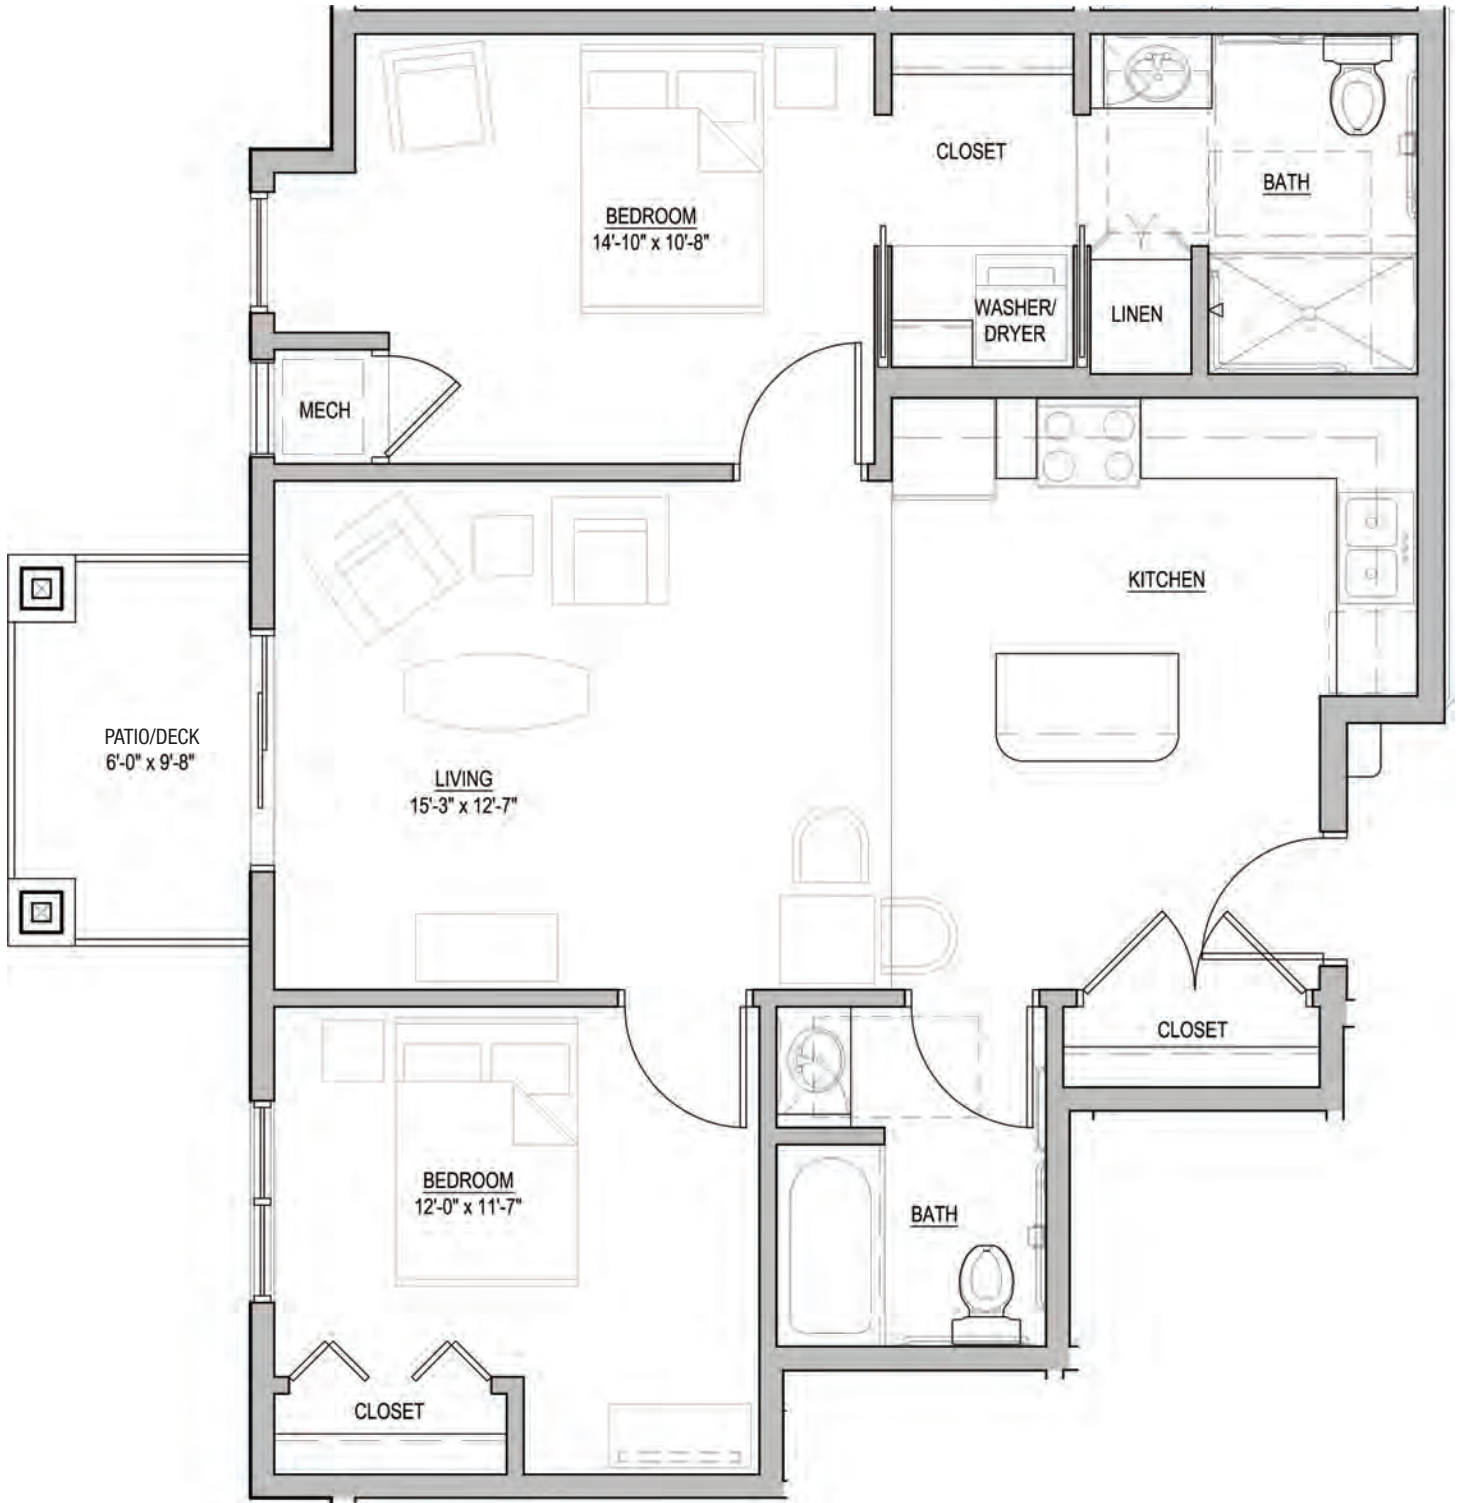

Basswood Unit – ASSISTED LIVING / INDEPENDENT LIVING H
2 Bedrooms – 916 SF

Apartments: 112, 225

Basswood Unit – ASSISTED LIVING / INDEPENDENT LIVING J
2 Bedrooms – 1,051 SF

Apartments: 113, 226

Basswood Unit – ASSISTED LIVING / INDEPENDENT LIVING K
2 Bedrooms – 917 SF

Apartments: 114, 227

Basswood Unit – ASSISTED LIVING / INDEPENDENT LIVING K1
2 Bedrooms – 917 SF

Apartment: 213

Basswood Unit – ASSISTED LIVING / INDEPENDENT LIVING L
2 Bedrooms – 813 SF

Apartment: 250

Basswood Unit – ASSISTED LIVING / INDEPENDENT LIVING L
2 Bedrooms – 813 SF

Apartment: 274

Basswood Unit – ASSISTED LIVING / INDEPENDENT LIVING V
2 Bedroom – 1,026 SF

Apartment: 212