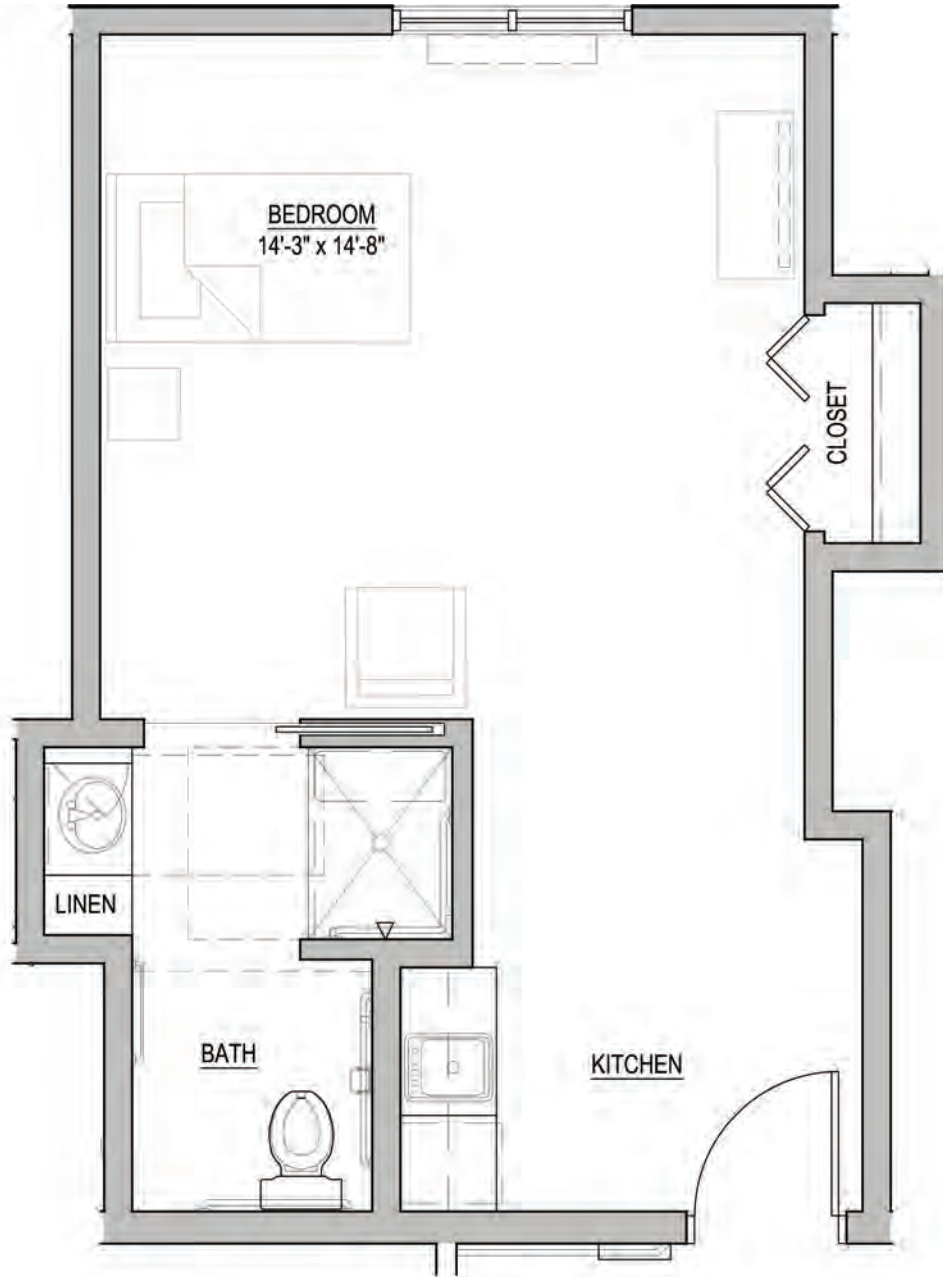

Cedar Unit – MEMORY CARE A
Studio – 412 SF

Apartments: 140, 143, 164

Cedar Unit – MEMORY CARE A
Studio – 412 SF

Apartments: 150, 171, 174

Cedar Unit – MEMORY CARE A1
Studio – 411 SF

Apartment: 145

Cedar Unit – MEMORY CARE A1
Studio – 411 SF

Apartment: 169

Cedar Unit – MEMORY CARE A2
Studio – 436 SF

Apartment: 149

Cedar Unit – MEMORY CARE A2
Studio – 436 SF

Apartment: 165

Cedar Unit – MEMORY CARE A3
Studio – 411 SF

Apartment: 138

Cedar Unit – MEMORY CARE A3
Studio – 411 SF

Apartment: 152

Cedar Unit – MEMORY CARE B
Studio – 411 SF

Apartments: 139, 141, 144, 163

Cedar Unit – MEMORY CARE B
Studio – 411 SF

Apartments: 151, 170, 173, 175

Spruce Unit – MEMORY CARE C
1 Bedroom – 592 SF