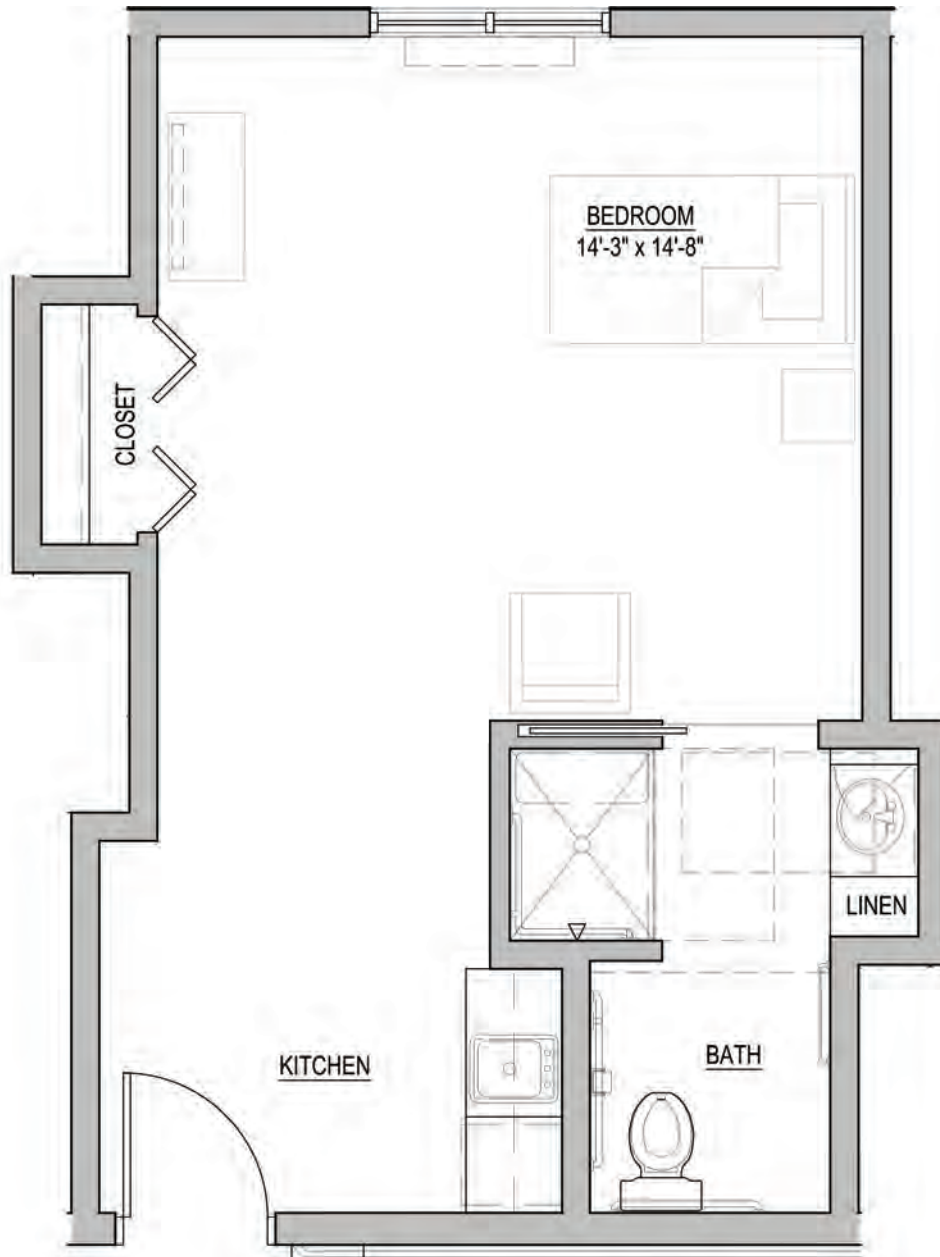

Cedar Unit – MEMORY CARE A
Studio – 412 SF

Apartments: 140, 143, 164

Cedar Unit – MEMORY CARE A
Studio – 412 SF

Apartments: 150, 171, 174

Cedar Unit – MEMORY CARE A1
Studio – 411 SF

Apartment: 145

Cedar Unit – MEMORY CARE A1
Studio – 411 SF

Apartment: 169

Cedar Unit – MEMORY CARE A2
Studio – 436 SF

Apartment: 149

Cedar Unit – MEMORY CARE A2
Studio – 436 SF

Apartment: 165

Cedar Unit – MEMORY CARE A3
Studio – 411 SF

Apartment: 138

Cedar Unit – MEMORY CARE A3
Studio – 411 SF

Apartment: 152

Cedar Unit – MEMORY CARE B
Studio – 411 SF

Apartments: 139, 141, 144, 163

Cedar Unit – MEMORY CARE B
Studio – 411 SF

Apartments: 151, 170, 173, 175

Spruce Unit – MEMORY CARE C
1 Bedroom – 592 SF