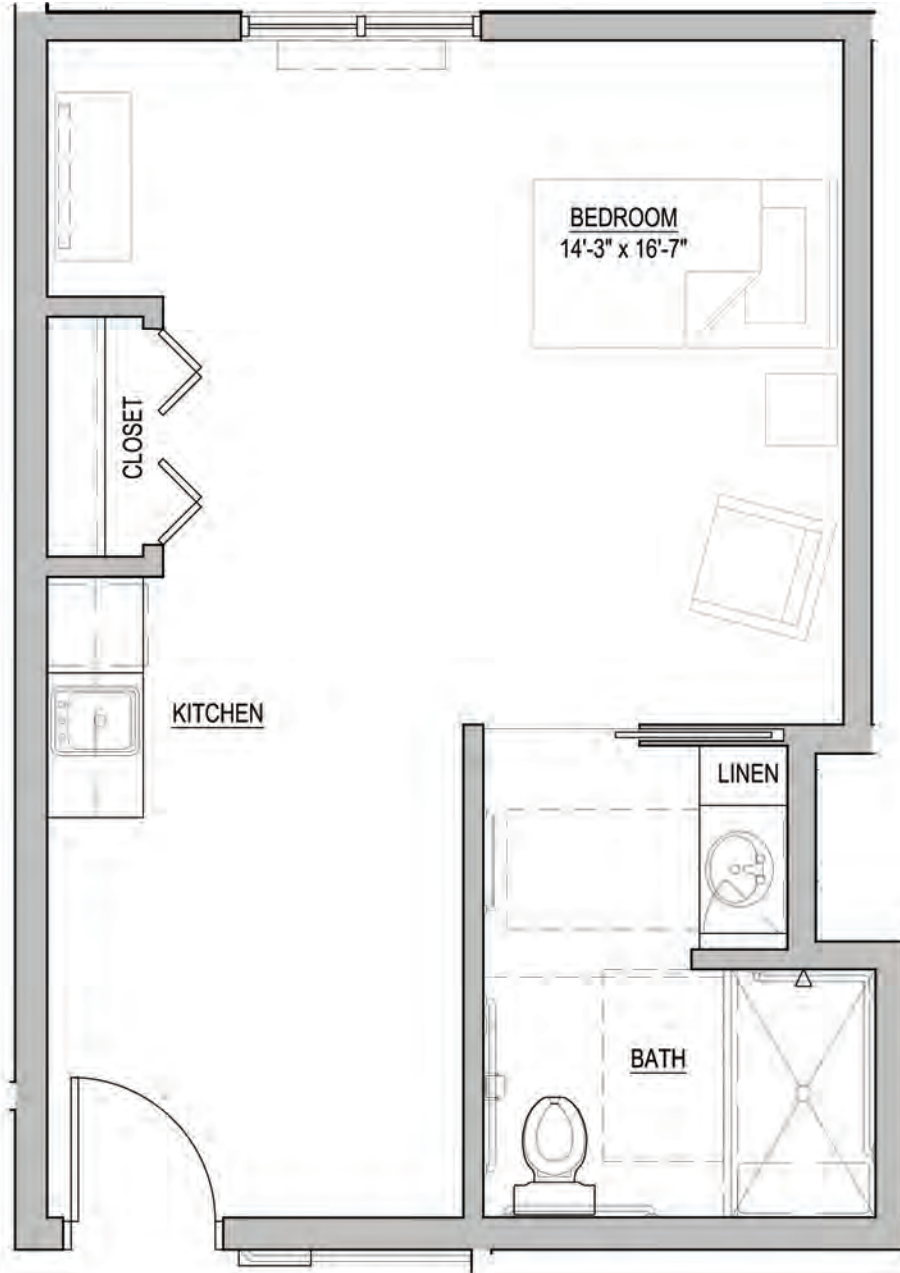

Cedar Unit – MEMORY CARE A
Studio – 412 SF

Apartments: 140, 143, 164

Cedar Unit – MEMORY CARE A
Studio – 412 SF

Apartments: 150, 171, 174

Cedar Unit – MEMORY CARE A1
Studio – 411 SF

Apartment: 145

Cedar Unit – MEMORY CARE A1
Studio – 411 SF

Apartment: 169

Cedar Unit – MEMORY CARE A2
Studio – 436 SF

Apartment: 149

Cedar Unit – MEMORY CARE A2
Studio – 436 SF

Apartment: 165

Cedar Unit – MEMORY CARE A3
Studio – 411 SF

Apartment: 138

Cedar Unit – MEMORY CARE A3
Studio – 411 SF

Apartment: 152

Cedar Unit – MEMORY CARE B
Studio – 411 SF

Apartments: 139, 141, 144, 163

Cedar Unit – MEMORY CARE B
Studio – 411 SF

Apartments: 151, 170, 173, 175

Spruce Unit – MEMORY CARE C
1 Bedroom – 592 SF