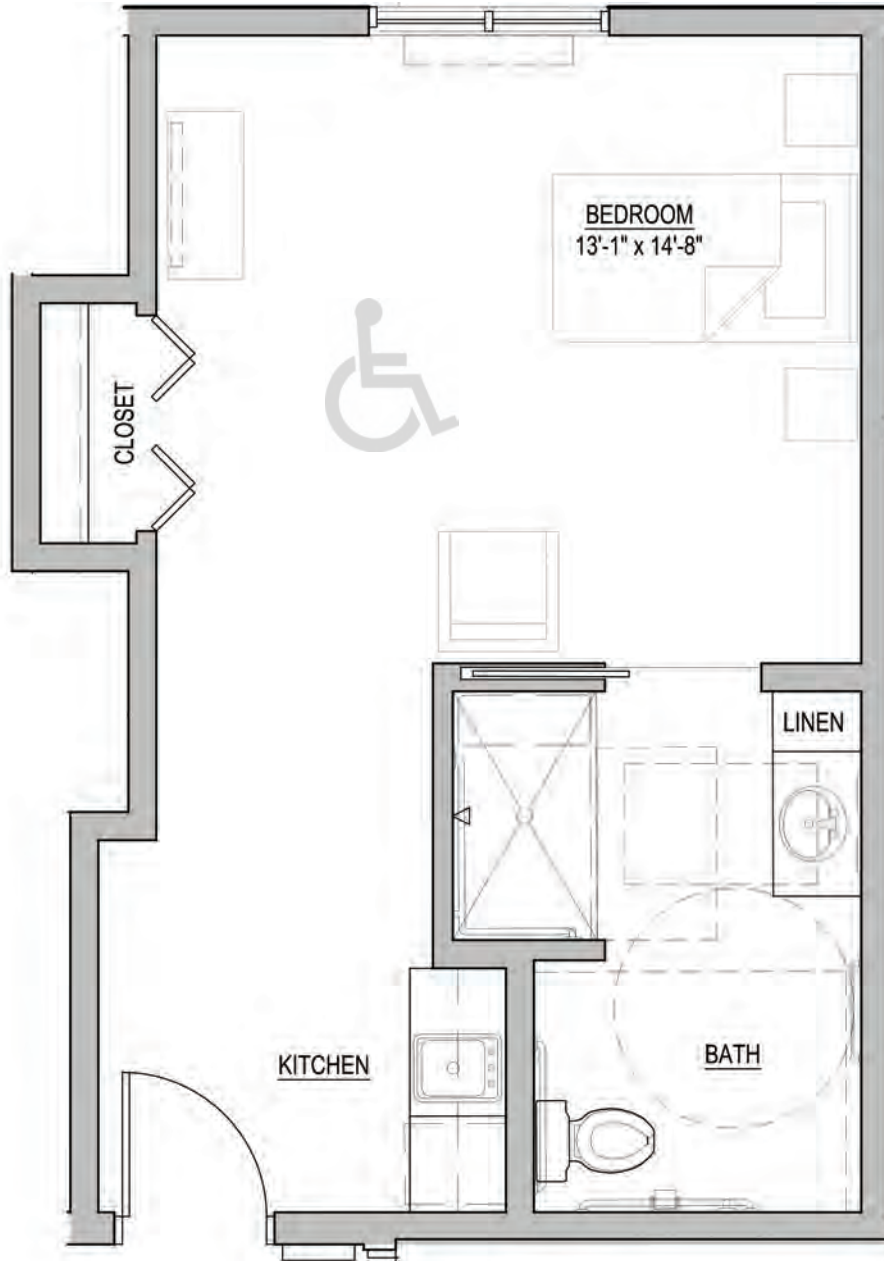

Cedar Unit – MEMORY CARE A
Studio – 412 SF

Apartments: 140, 143, 164

Cedar Unit – MEMORY CARE A
Studio – 412 SF

Apartments: 150, 171, 174

Cedar Unit – MEMORY CARE A1
Studio – 411 SF

Apartment: 145

Cedar Unit – MEMORY CARE A1
Studio – 411 SF

Apartment: 169

Cedar Unit – MEMORY CARE A2
Studio – 436 SF

Apartment: 149

Cedar Unit – MEMORY CARE A2
Studio – 436 SF

Apartment: 165

Cedar Unit – MEMORY CARE A3
Studio – 411 SF

Apartment: 138

Cedar Unit – MEMORY CARE A3
Studio – 411 SF

Apartment: 152

Cedar Unit – MEMORY CARE B
Studio – 411 SF

Apartments: 139, 141, 144, 163

Cedar Unit – MEMORY CARE B
Studio – 411 SF

Apartments: 151, 170, 173, 175

Spruce Unit – MEMORY CARE C
1 Bedroom – 592 SF