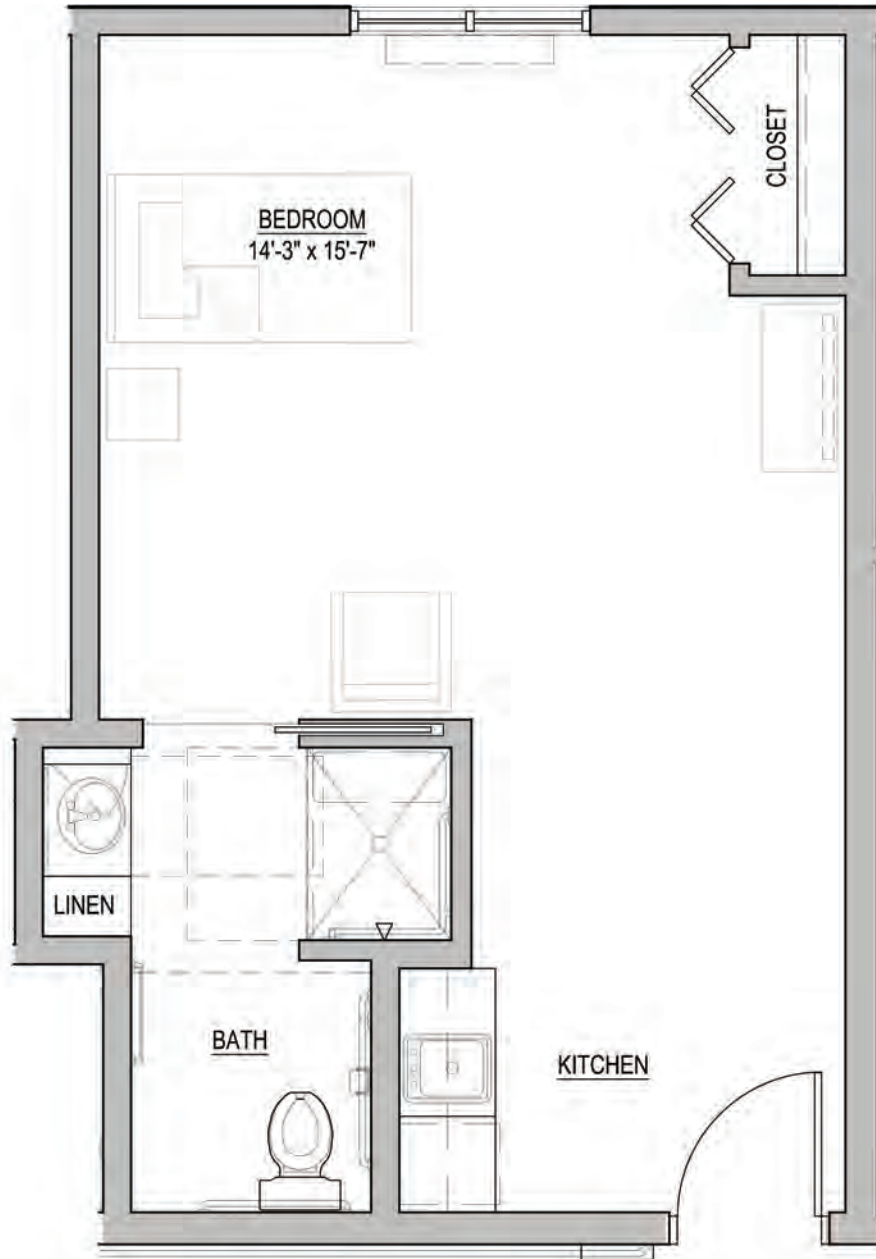

Cedar Unit – MEMORY CARE A
Studio – 412 SF

Apartments: 140, 143, 164

Cedar Unit – MEMORY CARE A
Studio – 412 SF

Apartments: 150, 171, 174

Cedar Unit – MEMORY CARE A1
Studio – 411 SF

Apartment: 145

Cedar Unit – MEMORY CARE A1
Studio – 411 SF

Apartment: 169

Cedar Unit – MEMORY CARE A2
Studio – 436 SF

Apartment: 149

Cedar Unit – MEMORY CARE A2
Studio – 436 SF

Apartment: 165

Cedar Unit – MEMORY CARE A3
Studio – 411 SF

Apartment: 138

Cedar Unit – MEMORY CARE A3
Studio – 411 SF

Apartment: 152

Cedar Unit – MEMORY CARE B
Studio – 411 SF

Apartments: 139, 141, 144, 163

Cedar Unit – MEMORY CARE B
Studio – 411 SF

Apartments: 151, 170, 173, 175

Spruce Unit – MEMORY CARE C
1 Bedroom – 592 SF