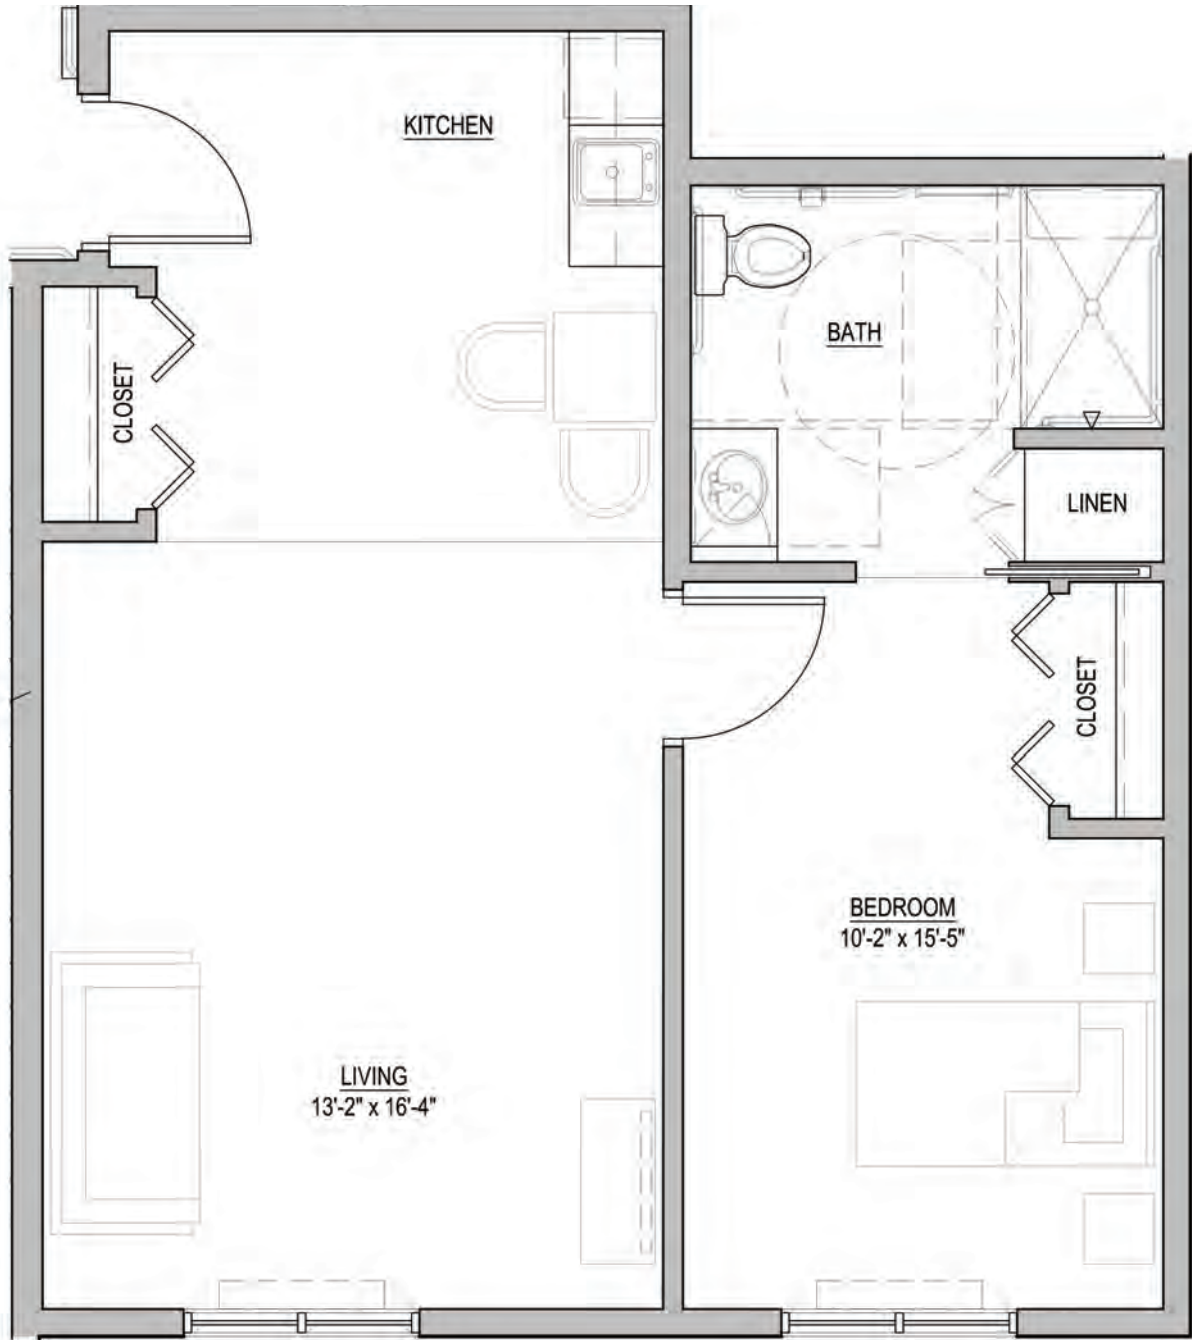

Cedar Unit – MEMORY CARE A
Studio – 412 SF

Apartments: 140, 143, 164

Cedar Unit – MEMORY CARE A
Studio – 412 SF

Apartments: 150, 171, 174

Cedar Unit – MEMORY CARE A1
Studio – 411 SF

Apartment: 145

Cedar Unit – MEMORY CARE A1
Studio – 411 SF

Apartment: 169

Cedar Unit – MEMORY CARE A2
Studio – 436 SF

Apartment: 149

Cedar Unit – MEMORY CARE A2
Studio – 436 SF

Apartment: 165

Cedar Unit – MEMORY CARE A3
Studio – 411 SF

Apartment: 138

Cedar Unit – MEMORY CARE A3
Studio – 411 SF

Apartment: 152

Cedar Unit – MEMORY CARE B
Studio – 411 SF

Apartments: 139, 141, 144, 163

Cedar Unit – MEMORY CARE B
Studio – 411 SF

Apartments: 151, 170, 173, 175

Spruce Unit – MEMORY CARE C
1 Bedroom – 592 SF

Apartment: 146

Spruce Unit – MEMORY CARE C
1 Bedroom – 592 SF

Apartment: 168

Spruce Unit – MEMORY CARE D
1 Bedroom – 647 SF

Apartment: 147

Spruce Unit – MEMORY CARE D
1 Bedroom – 647 SF

Apartment: 167