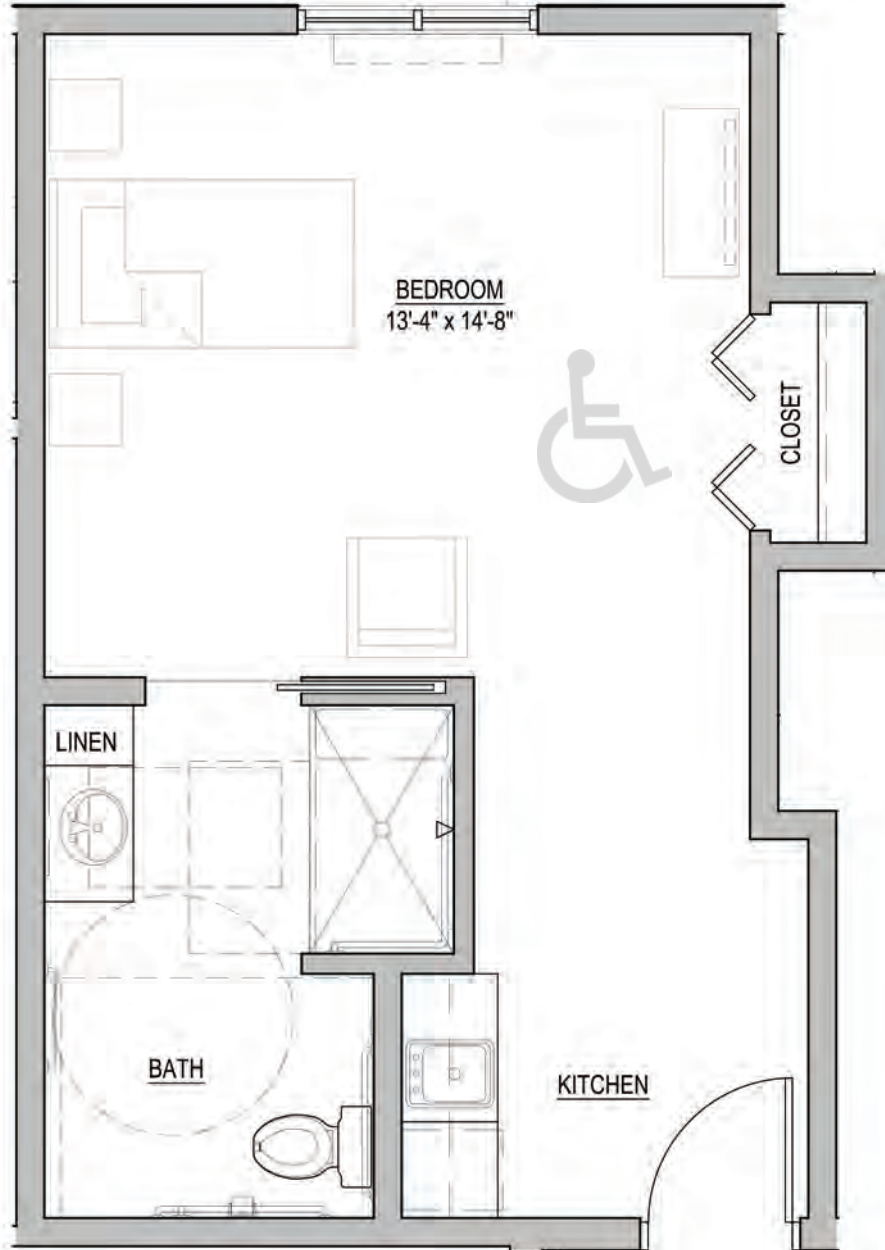

Cedar Unit – MEMORY CARE A
Studio – 412 SF

Apartments: 140, 143, 164

Cedar Unit – MEMORY CARE A
Studio – 412 SF

Apartments: 150, 171, 174

Cedar Unit – MEMORY CARE A1
Studio – 411 SF

Apartment: 145

Cedar Unit – MEMORY CARE A1
Studio – 411 SF

Apartment: 169

Cedar Unit – MEMORY CARE A2
Studio – 436 SF

Apartment: 149

Cedar Unit – MEMORY CARE A2
Studio – 436 SF

Apartment: 165

Cedar Unit – MEMORY CARE A3
Studio – 411 SF

Apartment: 138

Cedar Unit – MEMORY CARE A3
Studio – 411 SF

Apartment: 152

Cedar Unit – MEMORY CARE B
Studio – 411 SF

Apartments: 139, 141, 144, 163

Cedar Unit – MEMORY CARE B
Studio – 411 SF

Apartments: 151, 170, 173, 175

Spruce Unit – MEMORY CARE C
1 Bedroom – 592 SF